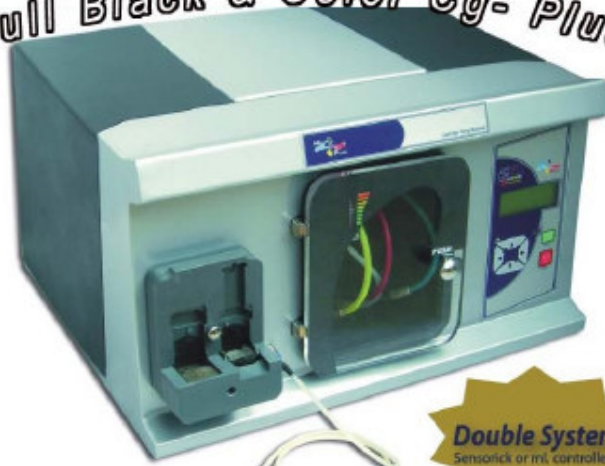

Full Black & Color Cg- Plus

START UP PACK II

1. CG – PLUS FULL COLOR & BLACK SERIES Inkjet Cartridge Refill Machine
(Full +full) ([Able to refill all types of Cartridges with this machine](#))
2. Steam Machine
3. Tape Dispancer
4. Rolls Blue Tape 13 mm/100M)
5. Tape Pull! Tags
6. Inkjet LABELS (40 sheets x 96pcs)
7. Inkjet Nylon Bags 3 kgs (Small-Medium- Large)
8. Ventilation screws 1000 pcs. (Fill Hole Plugs)
9. Inkjet Ink (for every models)
10. Hp Sponge Retainers
11. Lex Sponge Retainers
12. Inkjet cartridge Caps (For every models) 250 pcs.
13. Refill Clips (for every models)
14. Syringes (special Size)
15. Cleaning Solution for Hp
16. Cleaning Solution for Lex
17. Sponges
18. Transport Clips Packs (for all types of Hp & lex etc..),